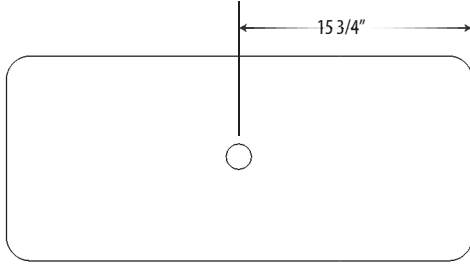

### 31" FLAT VESSEL

### SPECIFICATIONS

---

Product material:	Granite
Width:	31 1/2"
Height:	4"
Depth:	15 3/4"
Approx. weight:	>40 lbs