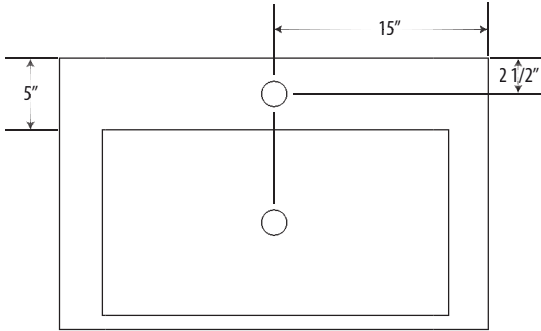

Available in 24", 30", 39"

LMS-030

SPECIFICATIONS

Product material:	Ice Marble
Width:	30"
Height:	5 1/2"
Depth:	18 7/8"
Approx. weight:	>100 lbs

NOTES

UNIK STONE can not be held responsible for any technical errors and is allowed to make changes on specifications without notice. The dimensions are approximative. For more informations on Unik Stone's warranty, please contact your Unik Stone dealer.