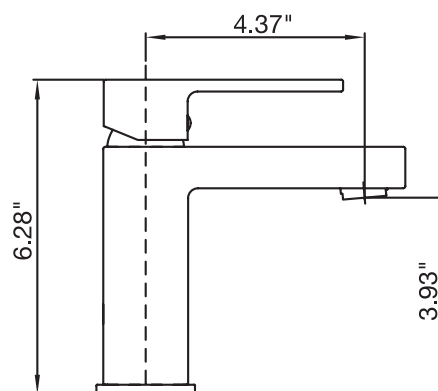

Quadrato #21001

Single hole basin faucet

Includes push drain
3/8" flexible supply hoses
1.5 GPM (5.7 L/min.)

Finish: Chrome (#99)