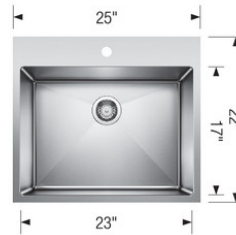

### PRODUCT DIMENSIONS

BLANCO QUATRUS R 15 LAUNDRY	Colour Finish	Model No.	FEATURES / SPECIFICATIONS
	<b>Satin brushed finish</b>	401802	<ul style="list-style-type: none"> <li>• German designed and engineered</li> <li>• Premium 304 series, 18 gauge stainless steel</li> <li>• 18/10 chrome-nickel content for exceptional lustre, durability and strength</li> <li>• Rear-positioned drain hole for maximum usable bowl and cabinet storage space</li> <li>• Compact size, X-pattern drain grooves</li> <li>• 15 mm radius corners for easy cleaning</li> <li>• 3 1/2" (90mm) stainless steel strainer included</li> <li>• Clips, template included</li> <li>• Limited Lifetime Warranty</li> </ul>
			<b>DESIGN AND PLANNING TIPS</b>
			Cabinet Size: 27" (685 mm) Bowl depth: 12" (305 mm) Depending on cabinet construction, a different cabinet size may be required. Consult the cabinet manufacturer.