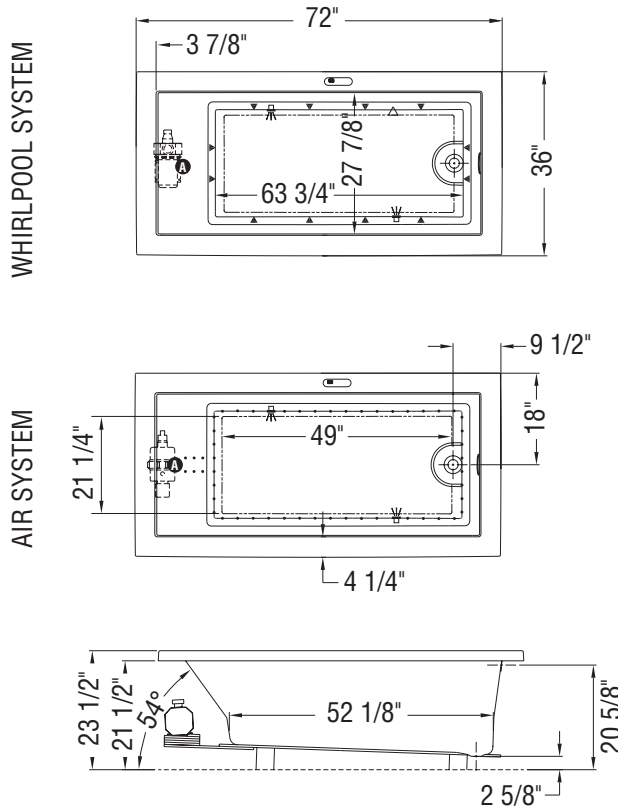

Aiiki 7236

Model number:

102786

Dimensions: 72" x 36" x 24"

Installation: Drop in

Material: Acrylic

Note: Air backjets on same side as blower

(▲): Indicates whirlpool jets positioning

(△): Indicates suction positioning

(●): Indicates airjets positioning

(☼): Indicates chromatherapy light positioning

Bathtub base includes anti-vibration Neutra-Phone leg supports (not shown).

All dimensions are approximate. Structure measurements

must be verified against the unit to ensure proper fit.

(A): Indicates pump or blower positioning

Dimensions:

72 x 36 x 23 1/2 in.
(1829 x 914 x 597 mm)

Water capacity:

86 gallons - 327 liters

Weight:

75 lbs - 34 kg

Bathing well:

52 1/8 X 27 7/8 in.
(1324 X 708 mm)

Deep sump height:

20 1/2 in. - 521 mm

Deck width:

4 1/4 in. - 108 mm

Drain location:

End