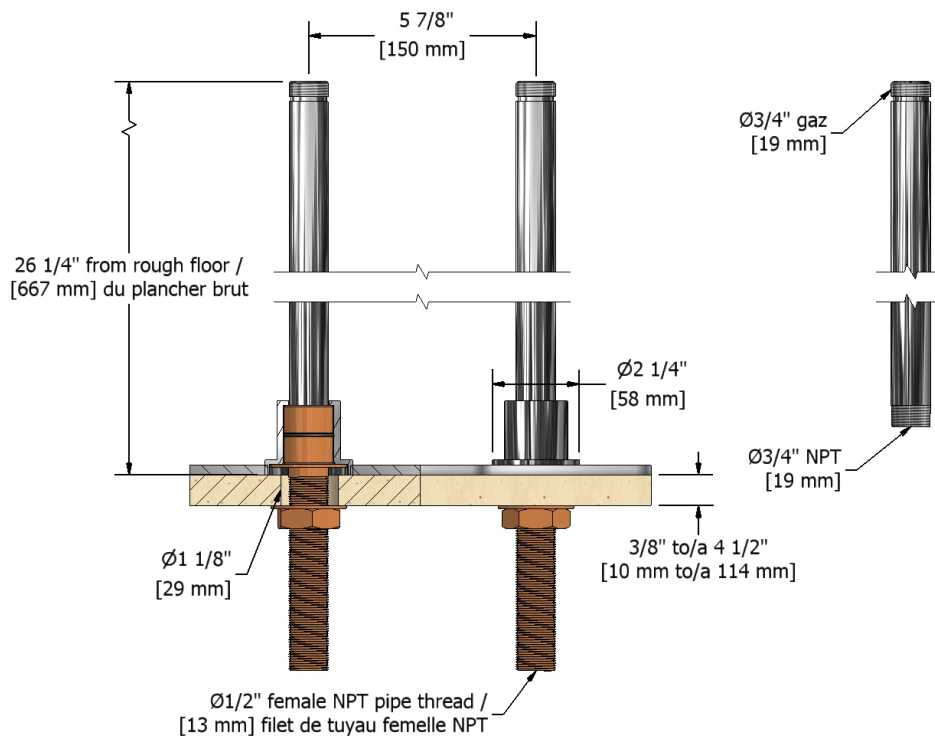

Sizes, models and finishes may differ from thoses presented.

Warranty

This **Riobel Inc.** product you have purchased carries a Limited Lifetime Warranty on the chrome, PVD finish, blacks and all working parts and is guaranteed from the initial purchase date against all manufacturing defects. All other finishes, including plastic components, are guaranteed for one year. All electric and/or electronic parts are covered by a 5-year limited warranty.

Customer Service

Ontario, West Canada : 888-287-5354 Quebec, Maritimes, United States : 866-473-8442

2018.04.10