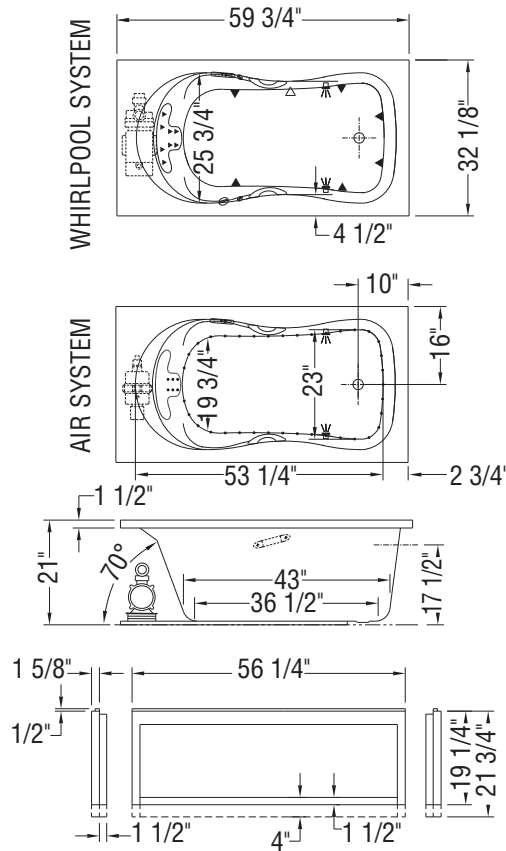

# Topaz 6032

**Model number:**

101054

**Dimensions:** 60" x 32" x 21"

**Installation:** Alcove

**Material:** Acrylic

## Standard Features:

- Charming, traditional and functional bathtub
- Relaxing armrests with ergonomic backrest
- Includes two 6 in. grab bars<sup>14</sup> and textured bottom
- White cushion included with whirlpool and combined systems
- Undermount, Drop-in or alcove installation with end drain
- Apron available

# Topaz 6032

**Model number:** 101054

**Dimensions:** 60" x 32" x 21"

**Installation:** Alcove

**Material:** Acrylic

- ( ▲ ) : Indicates whirlpool jets positioning
  - ( △ ) : Indicates suction positioning
  - ( ● ) : Indicates airjets positioning
  - ( — ) : Indicates standard grab bar positioning
  - ( ☼ ) : Indicates chromatherapy light positioning
- Bathtub base includes anti-vibration Neutra-Phone leg supports (not shown).  
**All dimensions are approximate. Structure measurements must be verified against the unit to ensure proper fit.**

<b>Dimensions:</b>
59 3/4 x 32 1/8 x 21 in. (1518 x 816 x 533 mm)
<b>Water capacity:</b>
59 gallons - 222 liters
<b>Weight:</b>
55 lbs - 25 kg
<b>Bathing well:</b>
43 X 23 in. (1092 X 584 mm)
<b>Deep sump height:</b>
20 3/4 in. - 533 mm
<b>Deck width:</b>
4 1/2 in. - 114 mm