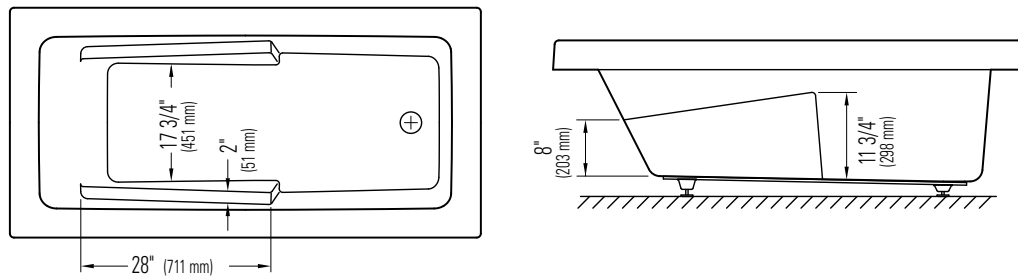

## ZEN 3266

WITH OR WITHOUT ARMRESTS

Bathtub

Without armrests

With armrests

\*A bathtub fitted with back jets can cause the pump to protrude by approximately 3" from the overall dimension.

\*\*All dimensions are approximate and subject to change without notice. Please refer to the installation guide before beginning the installation