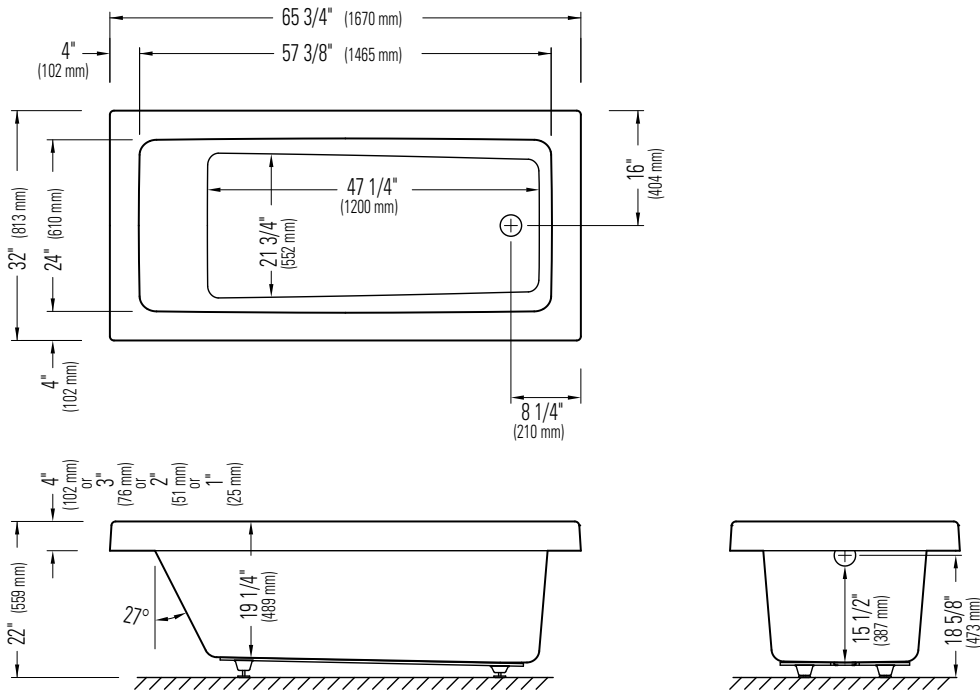

## ZEN 3266

WITH OR WITHOUT ARMRESTS

Bathtub

Without armrests

With armrests

\*A bathtub fitted with back jets can cause the pump to protrude by approximately 3" from the overall dimension.

\*\*All dimensions are approximate and subject to change without notice. Please refer to the installation guide before beginning the installation