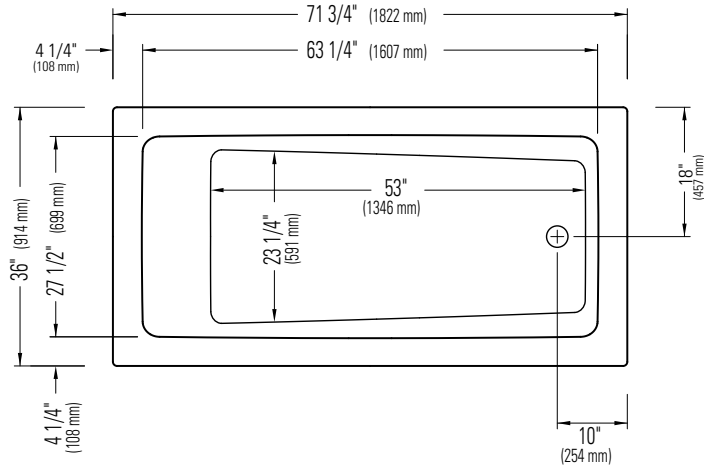

With armrests

*A bathtub fitted with back jets can cause the pump to protrude by approximately 3" from the overall dimension.

**All dimensions are approximate and subject to change without notice. Please refer to the installation guide before beginning the installation