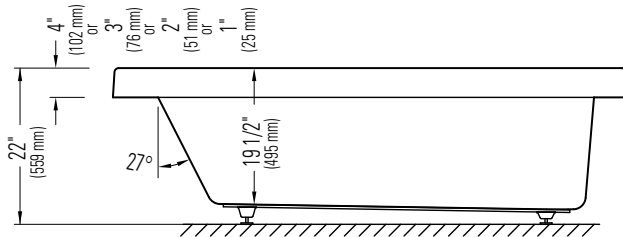

With armrests

*A bathtub fitted with back jets can cause the pump to protrude by approximately 3" from the overall dimension.

**All dimensions are approximate and subject to change without notice. Please refer to the installation guide before beginning the installation