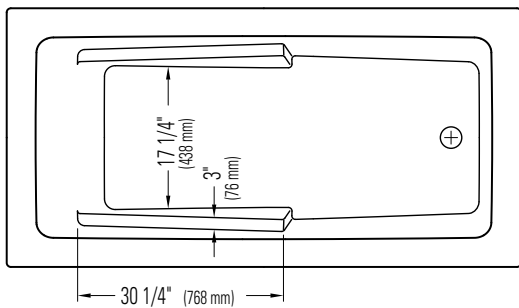

With armrests

*A bathtub fitted with back jets can cause the pump to protrude by approximately 3" from the overall dimension.

**All dimensions are approximate and subject to change without notice. Please refer to the installation guide before beginning the installation