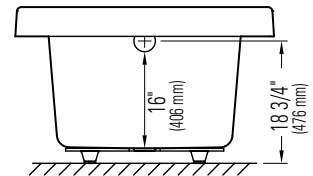

With armrests

*A bathtub fitted with back jets can cause the pump to protrude by approximately 3" from the overall dimension.

**All dimensions are approximate and subject to change without notice. Please refer to the installation guide before beginning the installation