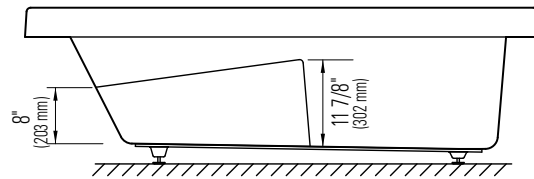

With armrests

*A bathtub fitted with back jets can cause the pump to protrude by approximately 3" from the overall dimension.

**All dimensions are approximate and subject to change without notice. Please refer to the installation guide before beginning the installation