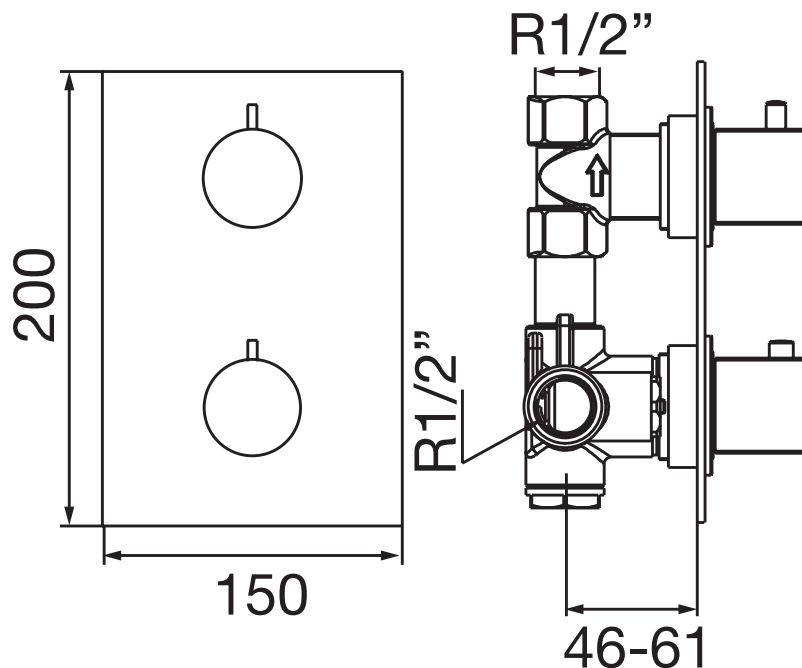

AQUADESIGN

aquadesign.ca