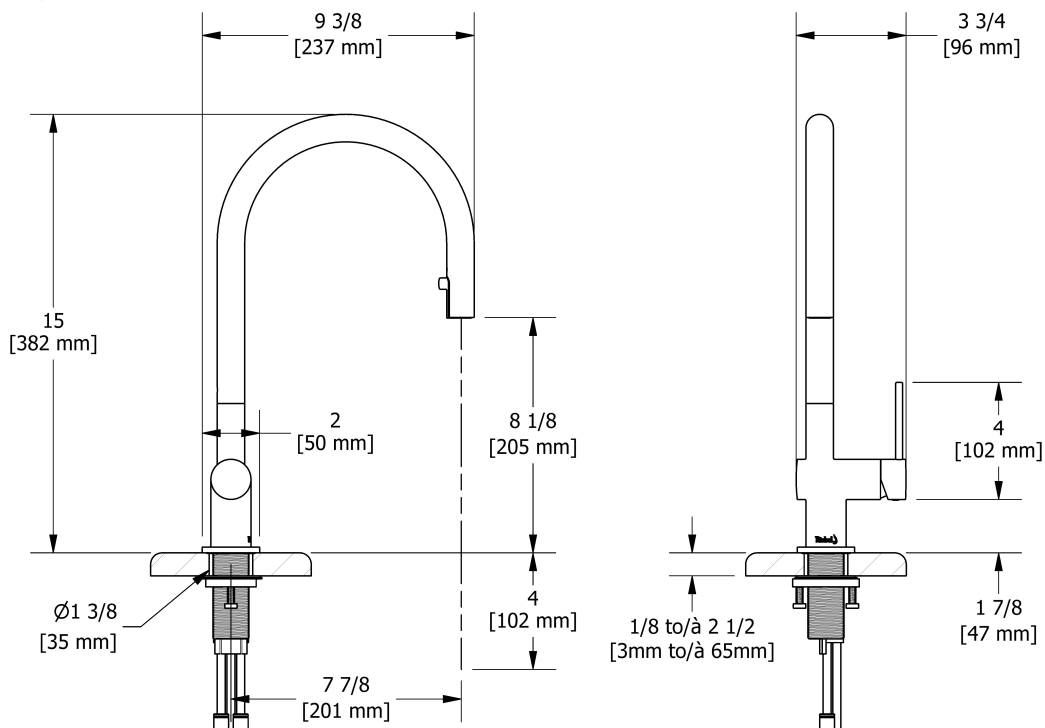

Kitchen faucet with spray
AZ101XX

UPC®

Specifications

Descriptions

- Braided nylon hose
- Ceramic cartridge
- 1-jet pull-down spray
- 3/8" speedway compression

Available colors

- C : Chrome
- SS : Stainless steel (PVD)

Available flows

- 6.4L/min, 1.7 gpm (US) 60psi
- 3.7 L/min, 1 gpm (US) 60psi (**AZ101XX-10**)
- 5.69 L/min, 1.5 gpm (US) 60psi (**AZ101XX-15**)

Cartridge

- 401-052

Certifications

- CSA B125.1
- NSF/ANSI standard 61 and 372
- ASME A112.18.1
- CMR248 Approval