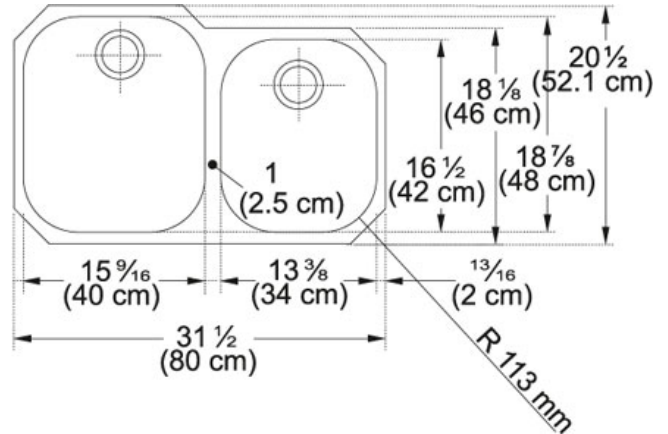

## TECHNICAL DATA

Gauge	18
Cabinet Size	30"
Waste Outlet Diameter	3 1/2"
Tap Hole	None
Length overall	31 1/2"
Width overall	20 1/2"
Length of large bowl	15 9/16"
Width of large bowl	18 15/16"
Depth of large bowl	230.00
Length of small bowl	340.00
Width of small bowl	16 1/2"
Depth of small bowl	6 7/8"
Number of Bowls	2
Cutout Length	30 5/16"
Cutout Width	19 1/4"
Cut-Out Template	Yes