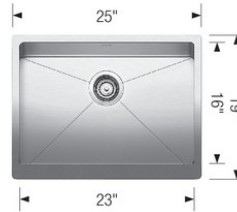

Product Specification Sheet

BLANCO QUATRUS R15 U 1 MEDIUM APRON

Satin brushed finish

PRODUCT DIMENSIONS

BLANCO QUATRUS R15 U 1 MEDIUM APRON	Colour Finish	Model No.	FEATURES / SPECIFICATIONS
	Satin brushed finish	401869	<ul style="list-style-type: none"> • German designed and engineered • Premium 304 series, 18 gauge stainless steel • 18/10 chrome-nickel content for exceptional lustre, durability and strength • Rear-positioned drain hole for maximum usable bowl and cabinet storage space • Compact size, X-pattern drain grooves • 15 mm radius corners for easy cleaning • 3 1/2" (90mm) stainless steel strainer included • Clips included • Limited Lifetime Warranty
			DESIGN AND PLANNING TIPS
			<p>Cabinet Size: 27" (685 mm) Bowl depth: 9" (230 mm) Depending on cabinet construction, a different cabinet size may be required. Consult the cabinet manufacturer.</p>