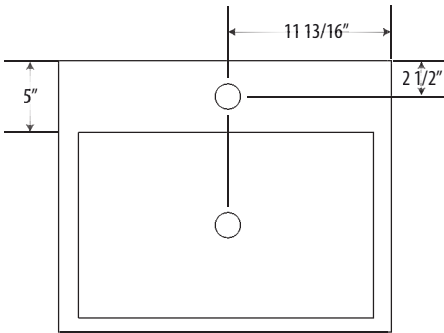

VMS-024 / LMS-024

24" ICE MARBLE SINK
WITH STAINLESS STEEL BASE

CLASSIC COLLECTION

The elegance of Ice Marble sets the tone for this beautiful item

Single basin on a stainless steel base with matching stone shelf plate

Attractive space efficient unit

Durable and longlasting

Easy maintenance

VMS-024 / LMS-024

SPECIFICATIONS

Base material:	Stainless Steel
Sink material:	Ice Marble
Width:	$23 \frac{5}{8}$ "
Height:	$35 \frac{1}{2}$ "
Depth:	$18 \frac{1}{8}$ "
Approx. weight:	<150 lbs