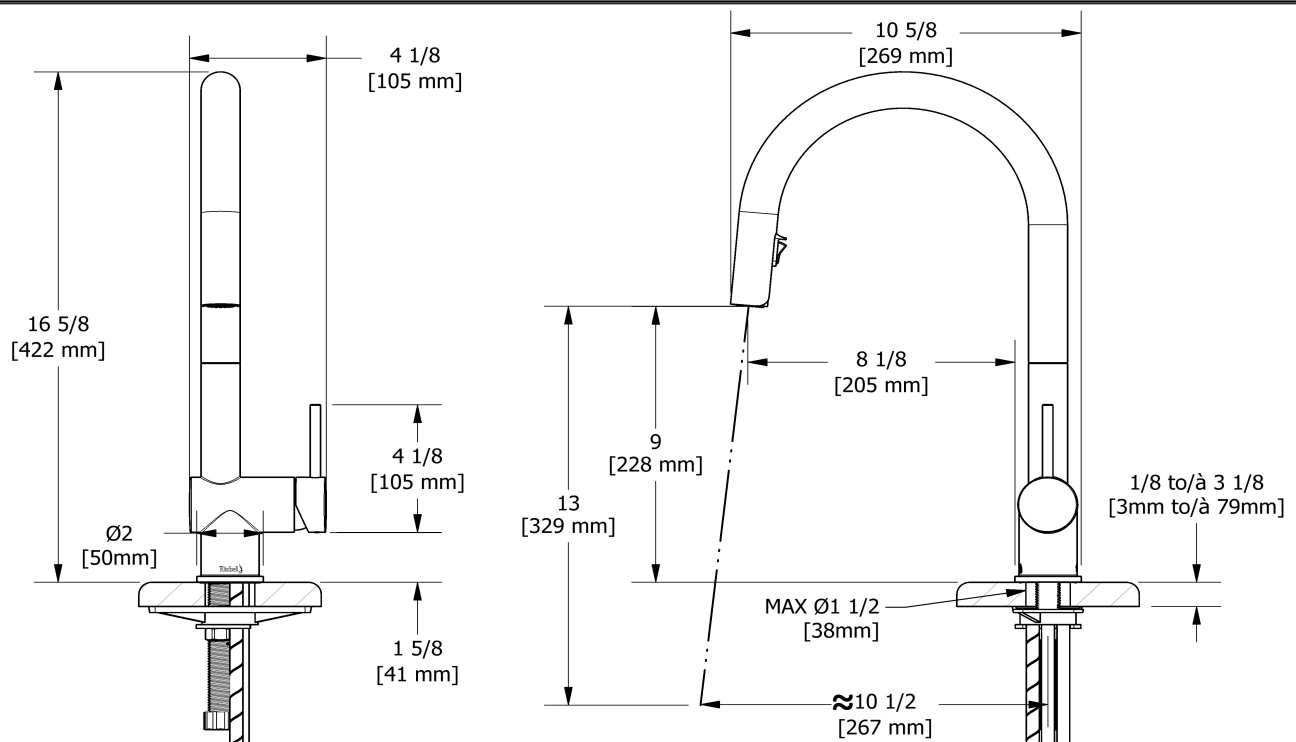

Azure kitchen faucet with spray
AZ201XX

UPC®

Specifications

Descriptions

- Ceramic cartridge
- 3/8" speedway compression
- Silent braided nylon hose
- 2-jet Boomerang™ hand spray system with intergrated swivel

Available colors

- C : Chrome
- SS : Stainless Steel (PVD)
- BK : Black

Available flows

- 5.69 L/min, 1.5 gpm (US) 60psi
- 3.7 L/min, 1 gpm (US) 60psi (**AZ201XX-10**)

Cartridge

- 401-039

Certifications

- CSA B125.1
- NSF/ANSI standard 61 and 372
- ASME A112.18.1