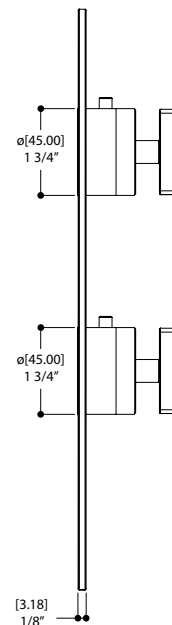

WARRANTY

Residential: Limited lifetime warranty to original purchaser
Commercial: Two years warranty
(Complete warranty available at www.aquabrace.com/warranty)