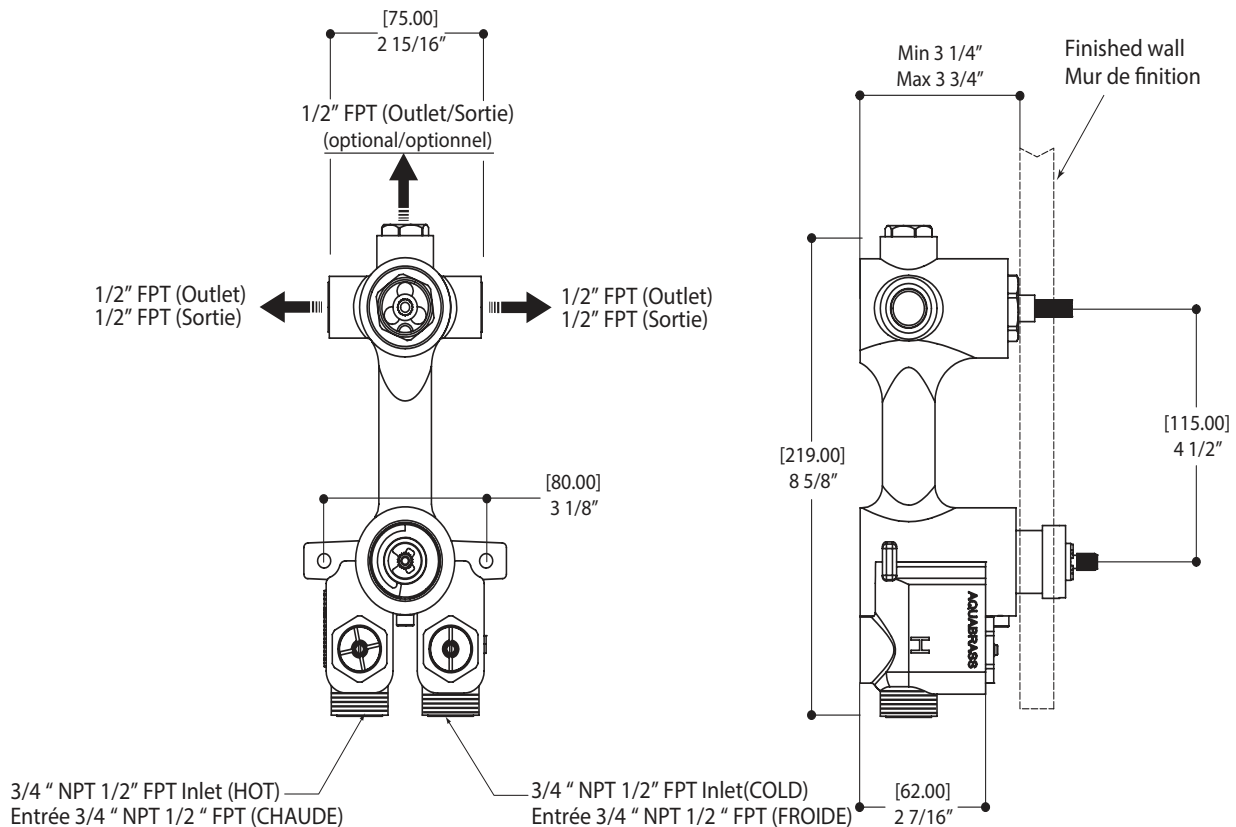

WARRANTY

Residential: Limited lifetime warranty to original purchaser

Commercial: Two years warranty

(Complete warranty available at www.aquabrax.com/warranty)