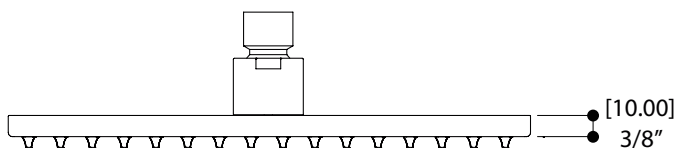

WARRANTY

Residential: Residential: Limited lifetime warranty to original purchaser
commercial: Two years warranty
(Complete warranty available at www.aquabrain.com/warranty)