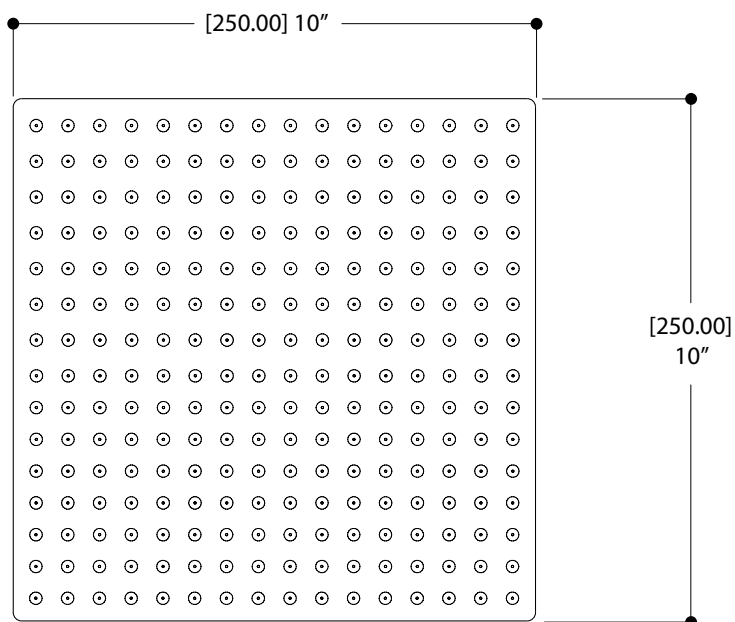

WARRANTY

Residential: Residential: Limited lifetime warranty to original purchaser
commercial: Two years warranty
(Complete warranty available at www.aquabrain.com/warranty)