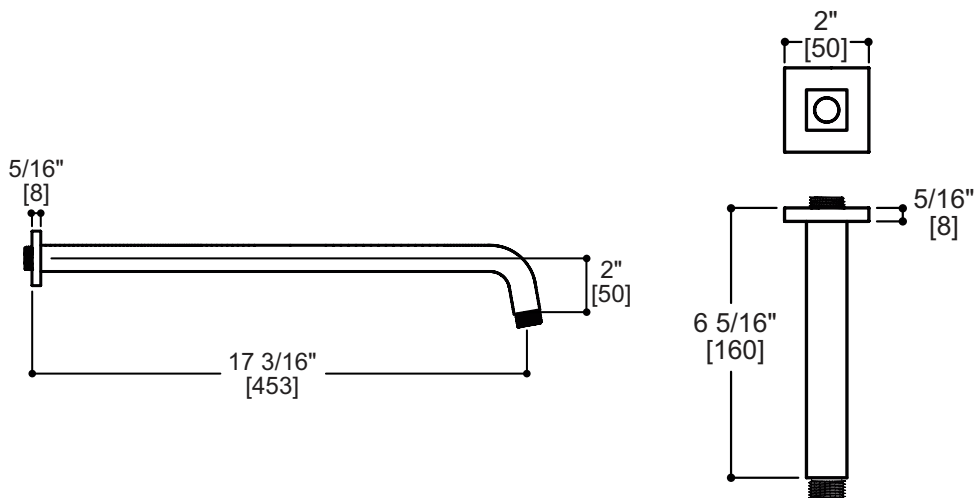

4" square ceiling drop

16" square shower arm & flange

FEATURES

Contemporary style
 Solid brass construction
 Silicone spray nozzles for easy cleaning
 1/2" NPT female connection

Flow rate: 2.5 gpm

FINISHES