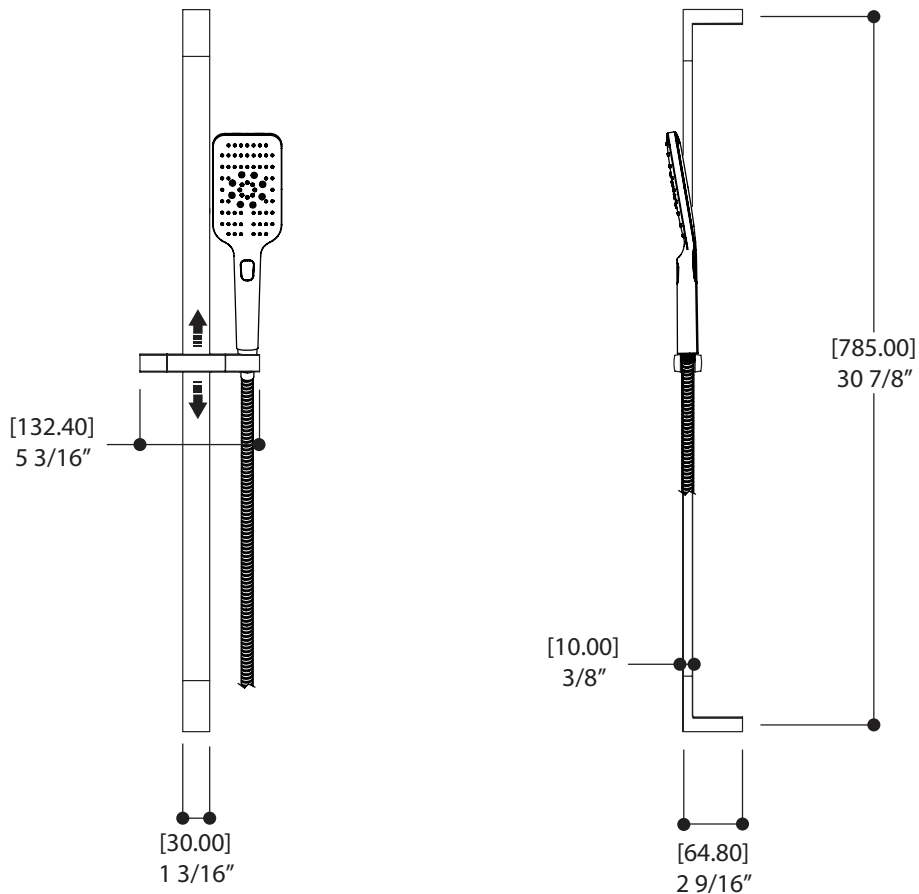

4" square ceiling drop

16" square shower arm & flange

FEATURES

Contemporary style
 Solid brass construction
 Silicone spray nozzles for easy cleaning
 1/2" NPT female connection

Flow rate: 2.5 gpm

FINISHES

FEATURES

Square rail with adjustable sliding hook
 Push button 3 functions: rain, mist, jet
 5' to 6' expandable braided hose

Flow rate: 2.5 gpm
 Height: 31 1/2"

FINISHES

Standard
 Polished chrome (pc)
 Brushed nickel (bn)
 Electro black (ebk)

WARRANTY

Residential: Limited lifetime warranty to original purchaser
 Commercial: Two years warranty
 (Complete warranty available at www.aquabrace.com/warranty)

FEATURES

Thermo insulation body
 5/8" trim adjustment to elbow installation
 1/2" NPT female connection